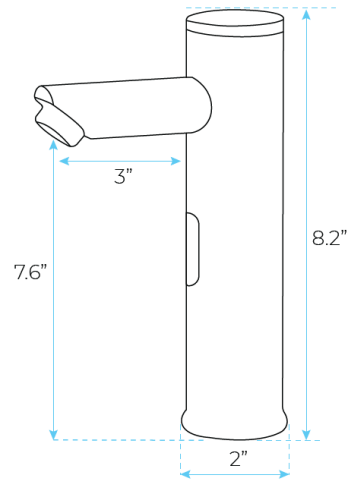

FONTANA SOLO ROSE GOLD COMMERCIAL AUTOMATIC TOUCHLESS SENSOR FAUCET SPECS

SPECS:

Power: DC:6V(4AA alkaline battery)

AC:220V-240V; 50/60HZ

Water Consumption: 0.05Mpa-0.6Mpa

Detection Zone: 16-32 cm or adjustable

Battery lifespan: 100000 cycles

Static Power Consumption: 0.36mw

Working Power consumption: 0.5mw

Inductive Opening Time: < 1 second

Inductive Closing Time: < 2 second

Dia.of inlet / outlet pipe: G1/2"

Temperature: 0.1-50°C

Dia of installing faucet: 33~35mm

Water Pressure : 0.1 to 0.7Mpa